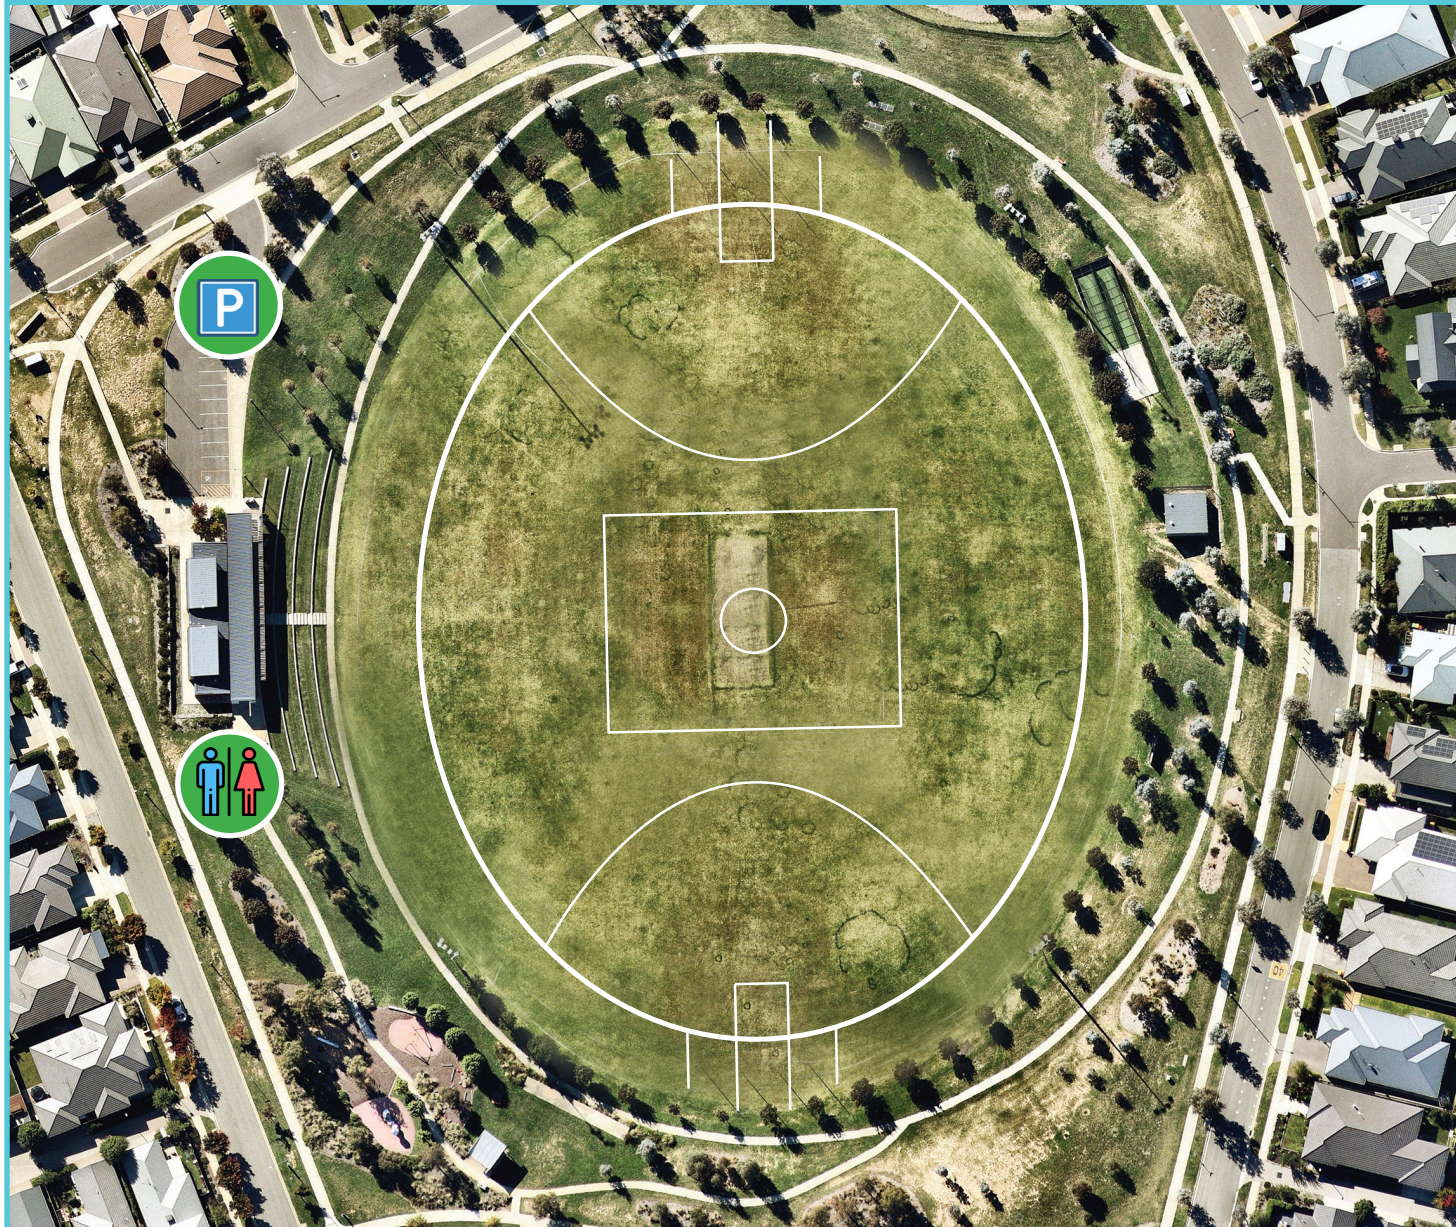

Rockley Oval

 Rockley Parade, Googong NSW 2620

Playing field use

International Aussie Rules field, synthetic Cricket pitch and Cricket training nets with lights

Key

Parking

Toilets